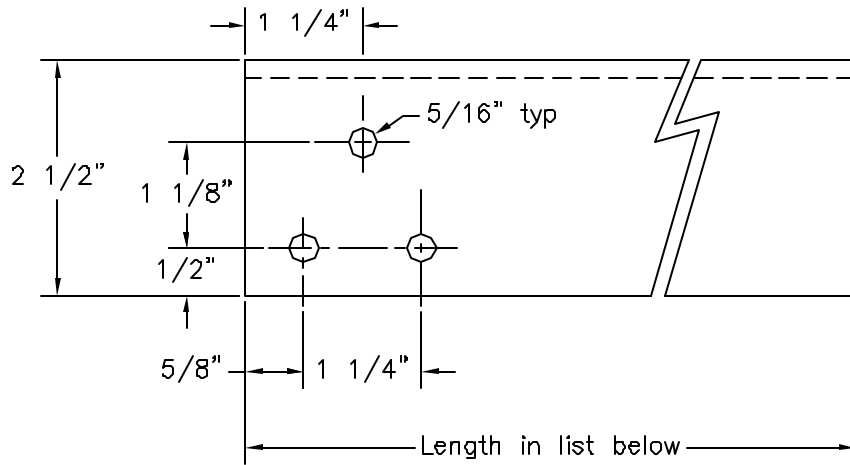

Port Side Brackets

- 7 pieces 5" long
- 7 pieces 7 1/2" long
- 7 pieces 8" long

Stbd Side Brackets

- 7 pieces 5" long
- 7 pieces 7 1/2" long
- 7 pieces 8" long

- Preferred Material - L 2 1/2 x 2 x 3/16
- Alternate Material - L 2 1/2 x 2 x 1/4
- Alternate Material - L 2 1/2 x 2 1/2 x 3/16
- Alternate Material - L 2 1/2 x 2 1/2 x 1/4

NOTES:

1. All pieces are saw cut.
2. Remove all mill scale and clean to white metal.
3. All pieces power coated with a flat black coating.

Allied Safety Engineering
August 21, 2007

Sketch2 - Brackets
Cell - 305-849-2875