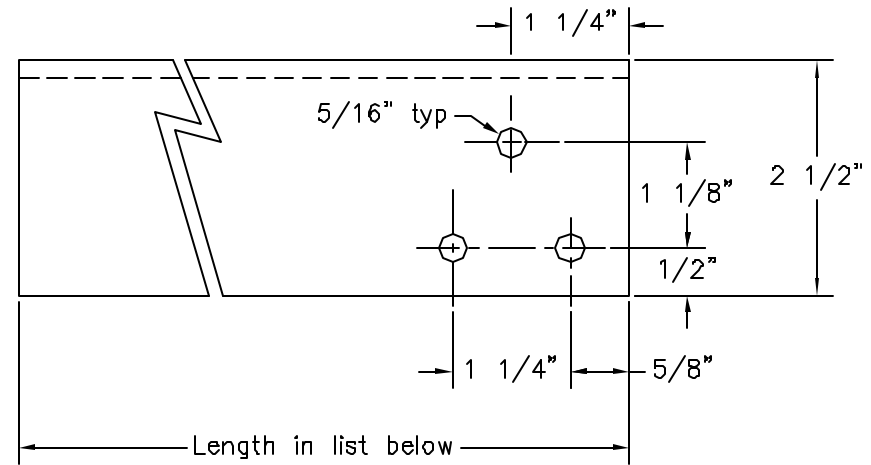

Port Side Brackets

- 7 pieces 5" long
- 7 pieces 7 1/2" long
- 7 pieces 8" long

Stbd Side Brackets

- 7 pieces 5" long
- 7 pieces 7 1/2" long
- 7 pieces 8" long

- Preferred Material - L 2 1/2 x 2 x 3/16
- Alternate Material - L 2 1/2 x 2 x 1/4
- Alternate Material - L 2 1/2 x 2 1/2 x 3/16
- Alternate Material - L 2 1/2 x 2 1/2 x 1/4

NOTES:

1. All pieces are saw cut.
2. Remove all mill scale and clean to white metal.
3. All pieces power coated with a flat black coating.

Allied Safety Engineering
August 21, 2007

Sketch2 - Brackets
Cell - 305-849-2875